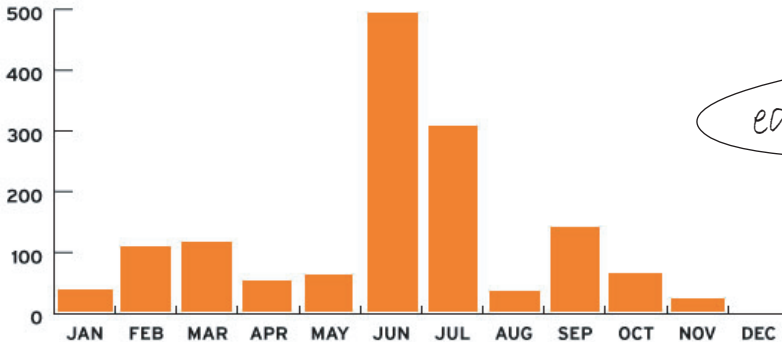

»»» Detailed Listing Statistics

Obéo provides agents with a detailed traffic report for each property on our website. This report breaks down the traffic on a yearly, monthly and daily time frame. We also provide you with a list of the referring website traffic, so you can see which websites are bringing the most traffic to your property.

[Print](#) | [Email This Report](#) | [2003 Statistics Archive](#)

[Members Homepage](#)

Photo	Address	Details	Contact	Price
	Mountain Views 1234 Snow Valley Drive Jackson, WY	Bedroom: 7 Bathroom: 3.0 6700 Sq. Ft.	Jane Broker	$8,200,000

2004 VIRTUAL TOUR STATISTICS

	JAN	FEB	MAR	APR	MAY	JUN	JUL	AUG	SEP	OCT	NOV	DEC	TOTALS
Main Exterior Photo	9	55	36	11	29	196	71	14	46	32	7	0	506
My Pano (360)				0	0	0	0	0	0	0	2	0	2
My Still	0	0	0	0	0	0	0	0	0	0	3	0	3
Non Pano (360)	0	0	0	0	0	0	0	0	0	0	2	0	2
Monthly Totals	20	99	107	40	56	470	301	28	132	54	14	0	1,321

get the details

TIP: Click on the Month Header (eg.Oct) to view the daily statistics report for this tour

TOTAL VIEWS

easy to read charts

REFERRING WEBSITE TRAFFIC

Description:

The pie chart displays the top 15 websites that are linking to this virtual tour. The number in the graph represents the number of 'clicks' that came from each website.

Direct means the visitor typed in the tour URL (webpage) exactly without coming from another page, came from an e-mail link or the referring webpage was not able to be tracked.